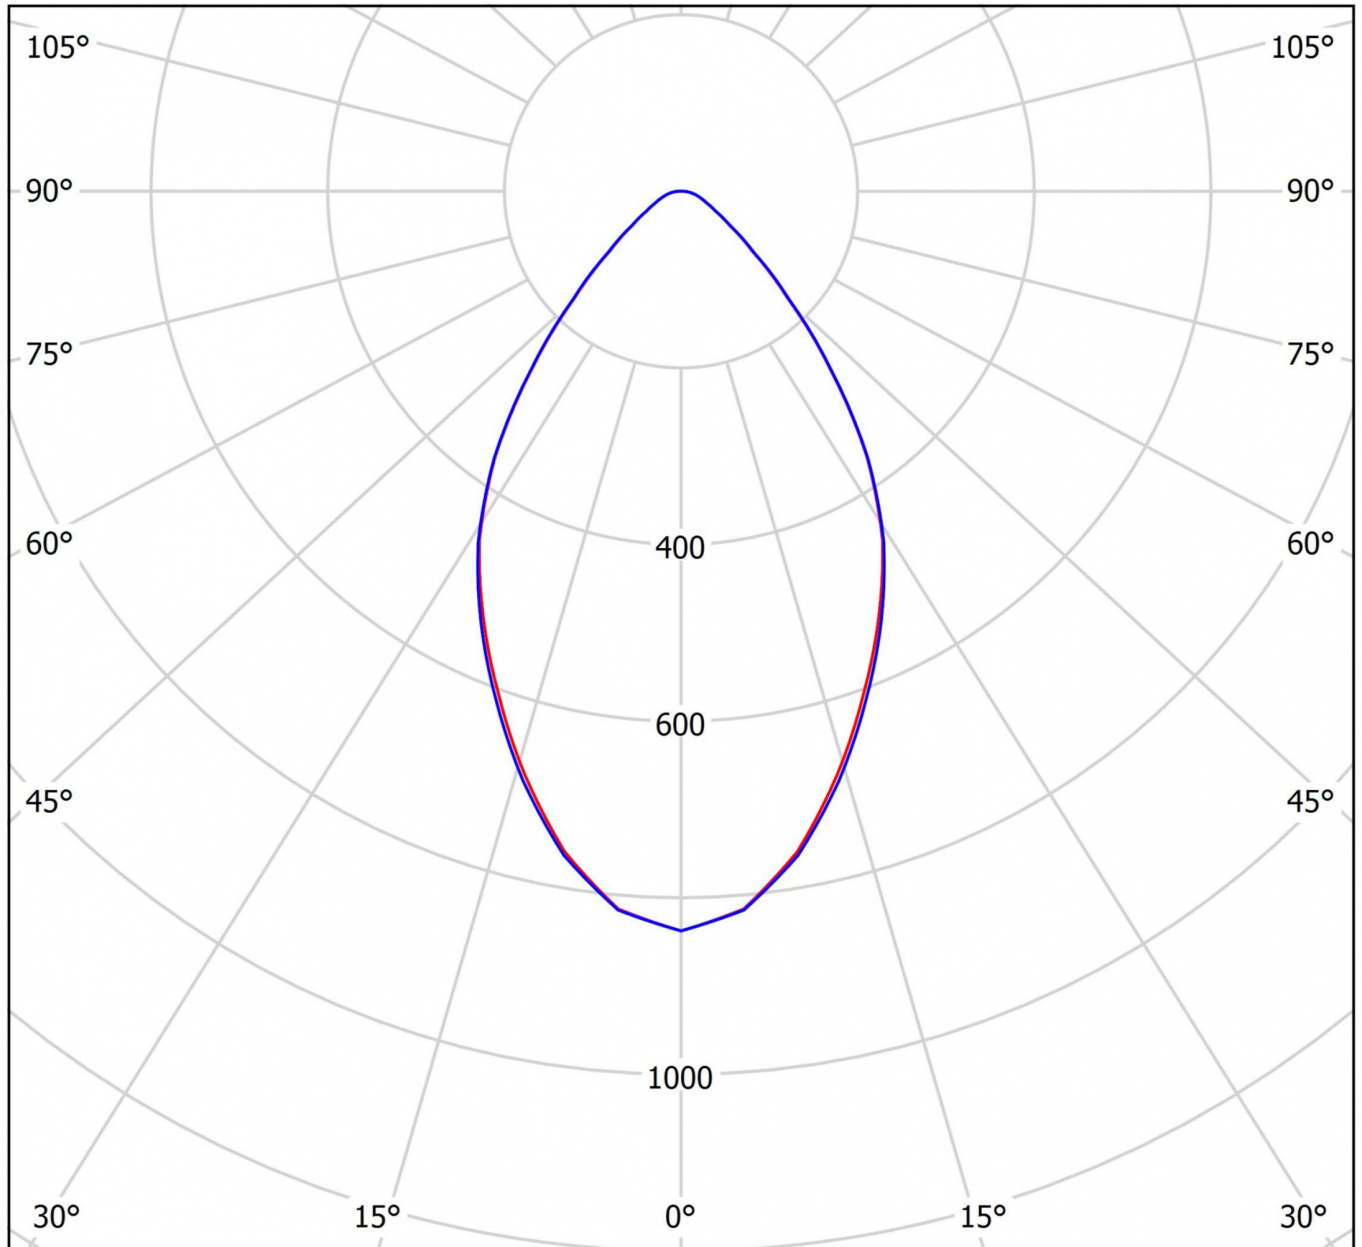

TECHNICAL DATA

Electrical data	
Input Voltage AC	AC 220-240V / 50-60Hz
Power Factor	0.95
System power	23 W
Luminaires on B10A fuse	14 Stk.
Luminaires on B16A fuse	24 Stk.
Luminaires on C10A fuse	24 Stk.
Luminaires on C16A fuse	40 Stk.
Connection cross section	1.5 mm ²
Electrical version	with internal operating device, switchable
CASAMBI Ready	Yes
Photometrical data	
Light source	LED
Colour temperature	4,000 K
Rated luminous flux	2,450 lm
Luminous efficacy	107 lm/W
Light colour	840
Colour rendering index (CRI)	> 80
Colour tolerance	3
Beam angle	64,2/64,4 °
Lifetime (h, at 25°C)	50,000 h, L80

LIGHT DISTRIBUTION

cd/klm

$\eta = 100\%$

— C0 - C180

— C90 - C270