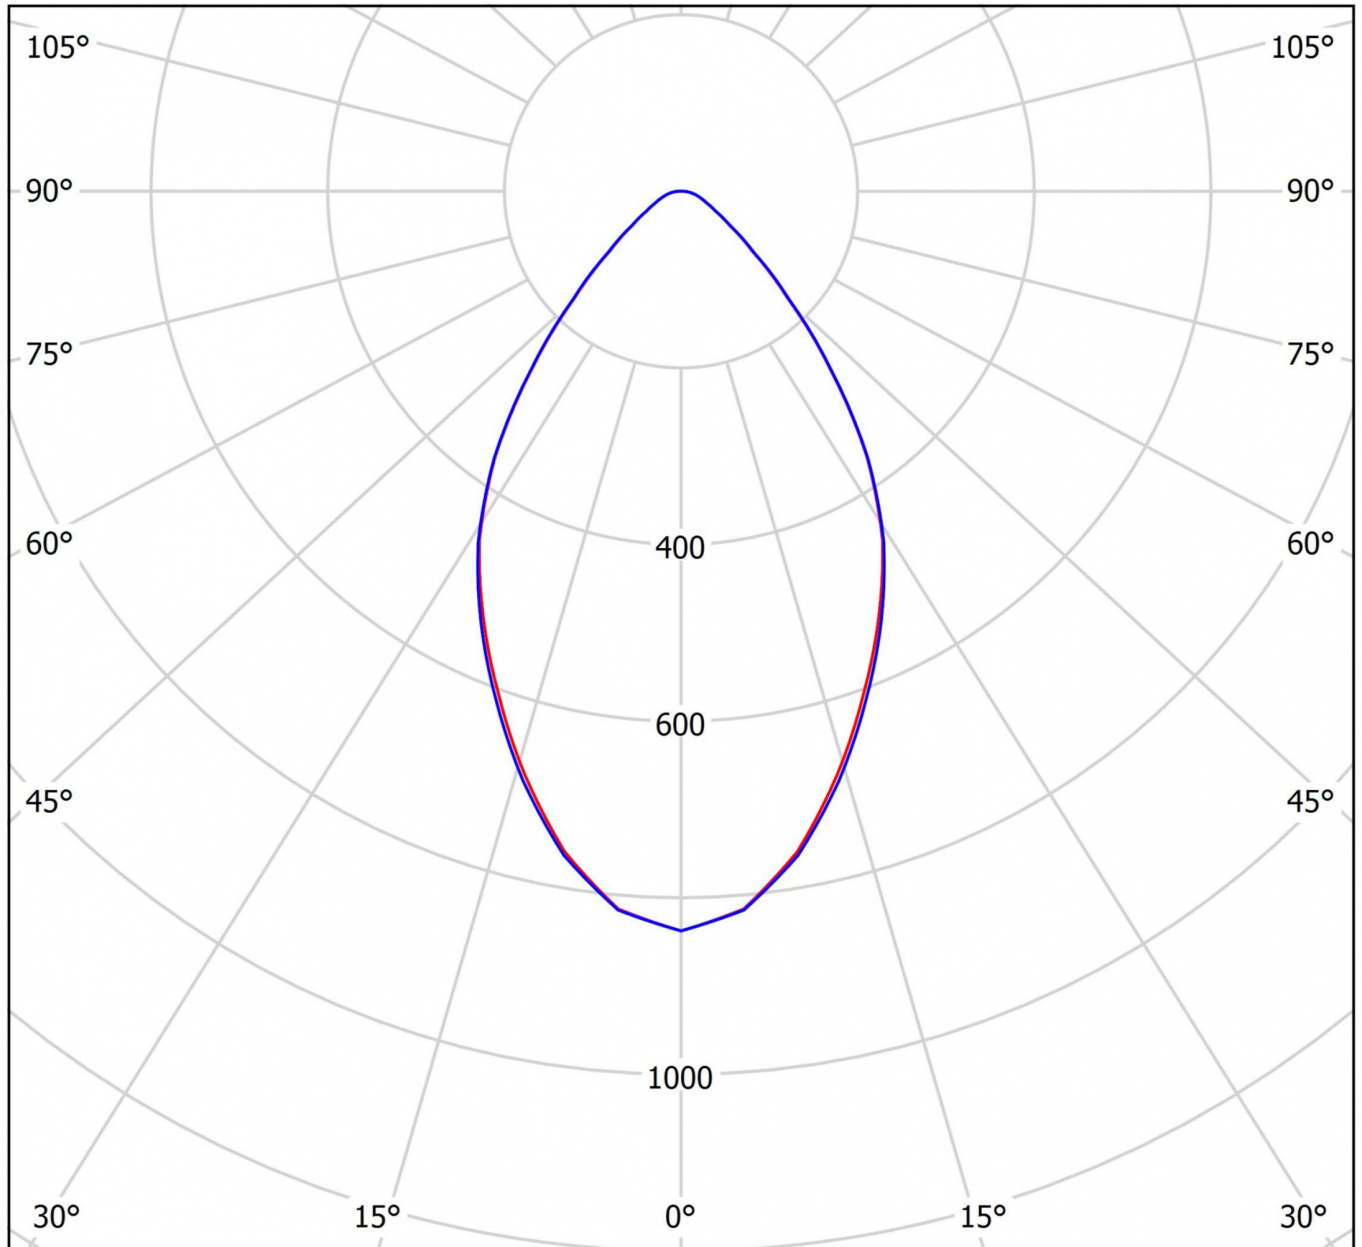

TECHNICAL DATA

Electrical data	
Input Voltage AC	AC 220-240V / 50-60Hz
Power Factor	0.95
System power	37 W
Luminaires on B10A fuse	8 Stk.
Luminaires on B16A fuse	16 Stk.
Luminaires on C10A fuse	16 Stk.
Luminaires on C16A fuse	32 Stk.
Connection cross section	1.5 mm ²
Electrical version	with internal operating device, switchable
CASAMBI Ready	Yes
Photometrical data	
Light source	LED
Colour temperature	4,000 K
Rated luminous flux	3,500 lm
Luminous efficacy	95 lm/W
Light colour	840
Colour rendering index (CRI)	> 80
Colour tolerance	3
Beam angle	64,2/64,4 °
Lifetime (h, at 25°C)	50,000 h, L80

LIGHT DISTRIBUTION

cd/klm

$\eta = 100\%$

— C0 - C180

— C90 - C270