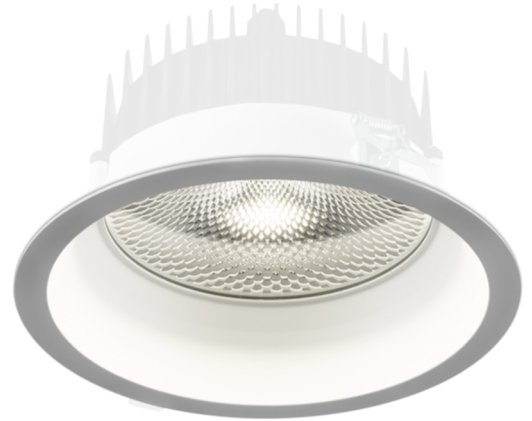

Art.-No.: YEDTA-RENS-2401-U
LED recessed downlight "TAURE", round, 226x110mm,
24W, 2800lm, 4000K, CRI >80, IP54, UGR <19, white,
switchable

LED recessed downlight, TAURE series. IP54. Housing made from aluminium, white, powder-coated. Smooth aluminium reflector. Operating unit can be switched or dimmed (DALI dimmer), external. UGR < 19 and screen-compliant in accordance with EN 12464-1. Version with CASAMBI® Bluetooth control available. DC compatibility on request. Ra > 90 on request.

TECHNICAL DATA

Electrical data	
Input Voltage AC	AC 220-240V / 50-60Hz
Power Factor	0.95
System power	24 W
Luminaires on B10A fuse	14 Stk.
Luminaires on B16A fuse	24 Stk.
Luminaires on C10A fuse	24 Stk.
Luminaires on C16A fuse	40 Stk.
Connection cross section	1.5 mm ²
Electrical version	with internal operating device, switchable
CASAMBI Ready	Yes
Photometrical data	
Light source	LED
Colour temperature	4,000 K
Rated luminous flux	2,800 lm
Luminous efficacy	117 lm/W
Light colour	840
Colour rendering index (CRI)	> 80
Colour tolerance	3
Beam angle	62.4 °
UGR	18.2
Lifetime (h, at 25°C)	50,000 h, L80

Acceptance tests	
Protection class	II
Ingress protection (IP) rating	IP 54
Glow wire test	650° C
Ambient temperature	0 to +25 C°
Physical data	
Mounting method	recessed ceiling mounted
Housing material	Aluminium
Housing colour	white
Cover material	Glass
Height (H)	110 mm
Diameter \varnothing	226 mm
Ceiling Cut-out \varnothing	210 mm
Product weight	1 kg
Weight incl. Packaging	1.1 kg
Packaging Length (L)	230 mm
Packaging Width (B)	230 mm
Packaging Height (H)	120 mm