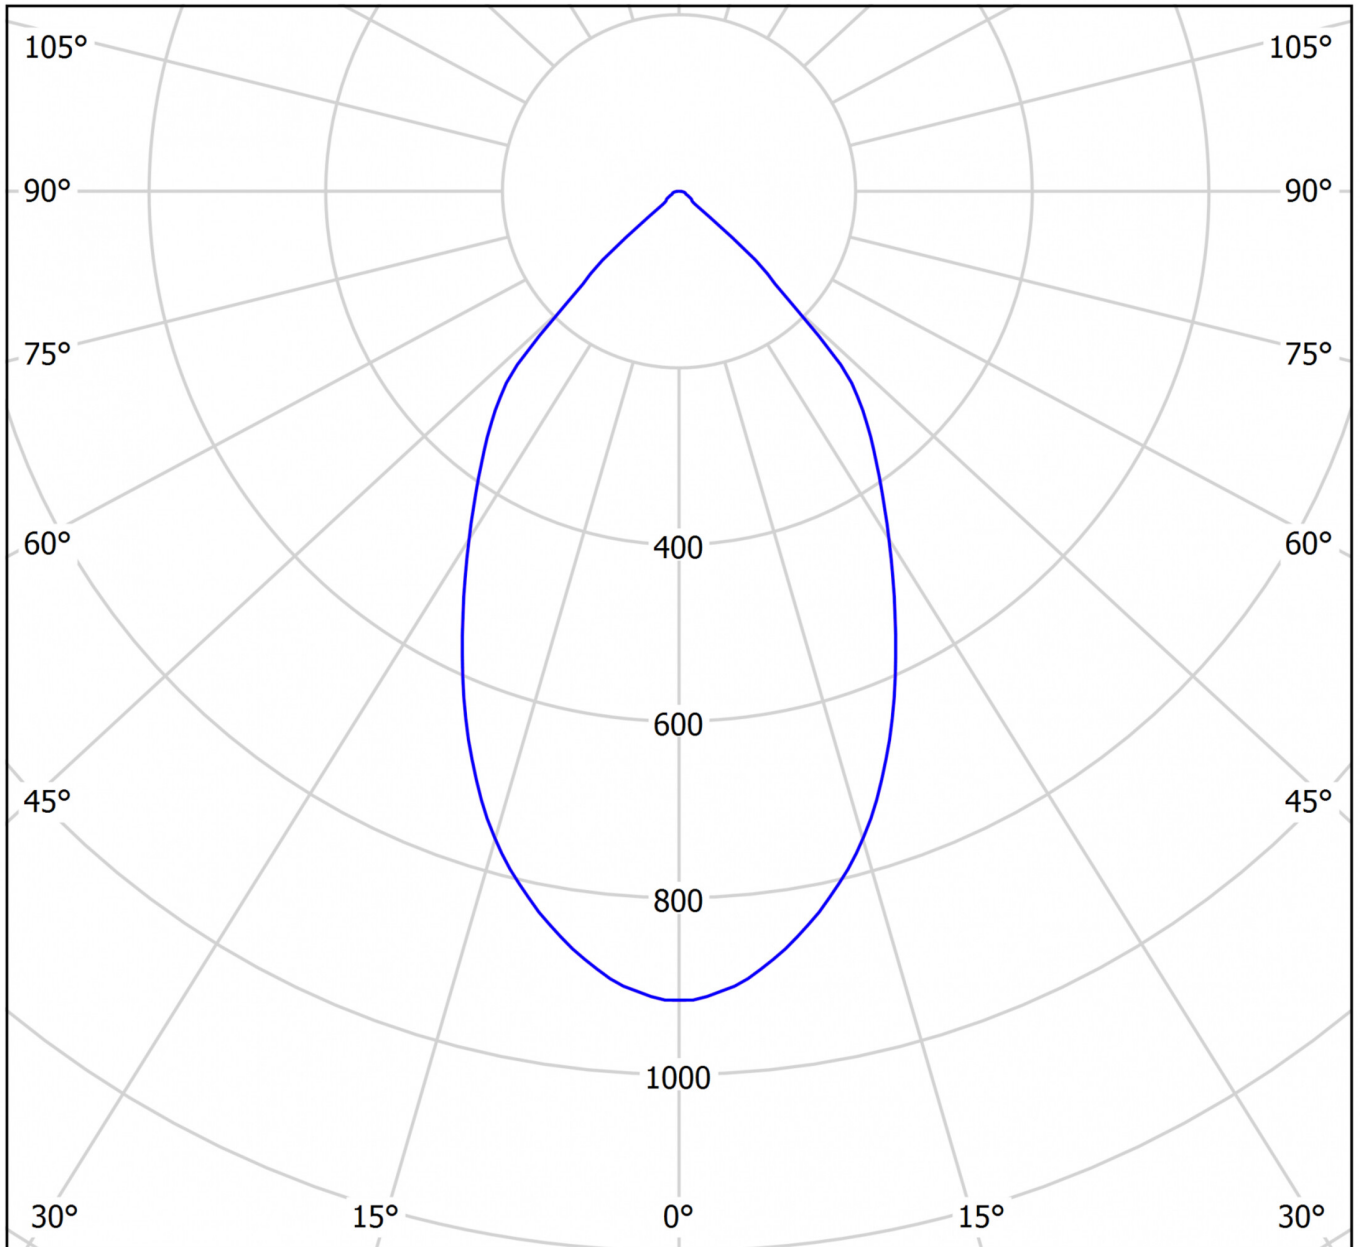

TECHNICAL DATA

Electrical data	
Input Voltage AC	AC 220-240V / 50-60Hz
Power Factor	0.95
System power	24 W
Luminaires on B10A fuse	14 Stk.
Luminaires on B16A fuse	24 Stk.
Luminaires on C10A fuse	24 Stk.
Luminaires on C16A fuse	40 Stk.
Connection cross section	1.5 mm ²
Electrical version	with internal operating device, switchable
CASAMBI Ready	Yes
Photometrical data	
Light source	LED
Colour temperature	4,000 K
Rated luminous flux	2,800 lm
Luminous efficacy	117 lm/W
Light colour	840
Colour rendering index (CRI)	> 80
Colour tolerance	3
Beam angle	62.4 °
UGR	18.2
Lifetime (h, at 25°C)	50,000 h, L80

Acceptance tests	
Protection class	II
Ingress protection (IP) rating	IP 54
Glow wire test	650° C
Ambient temperature	0 to +25 C°
Physical data	
Mounting method	recessed ceiling mounted
Housing material	Aluminium
Housing colour	white
Cover material	Glass
Height (H)	110 mm
Diameter \varnothing	226 mm
Ceiling Cut-out \varnothing	210 mm
Product weight	1 kg
Weight incl. Packaging	1.1 kg
Packaging Length (L)	230 mm
Packaging Width (B)	230 mm
Packaging Height (H)	120 mm

LIGHT DISTRIBUTION

cd/klm

— C0 - C180

— C90 - C270

$\eta = 100\%$