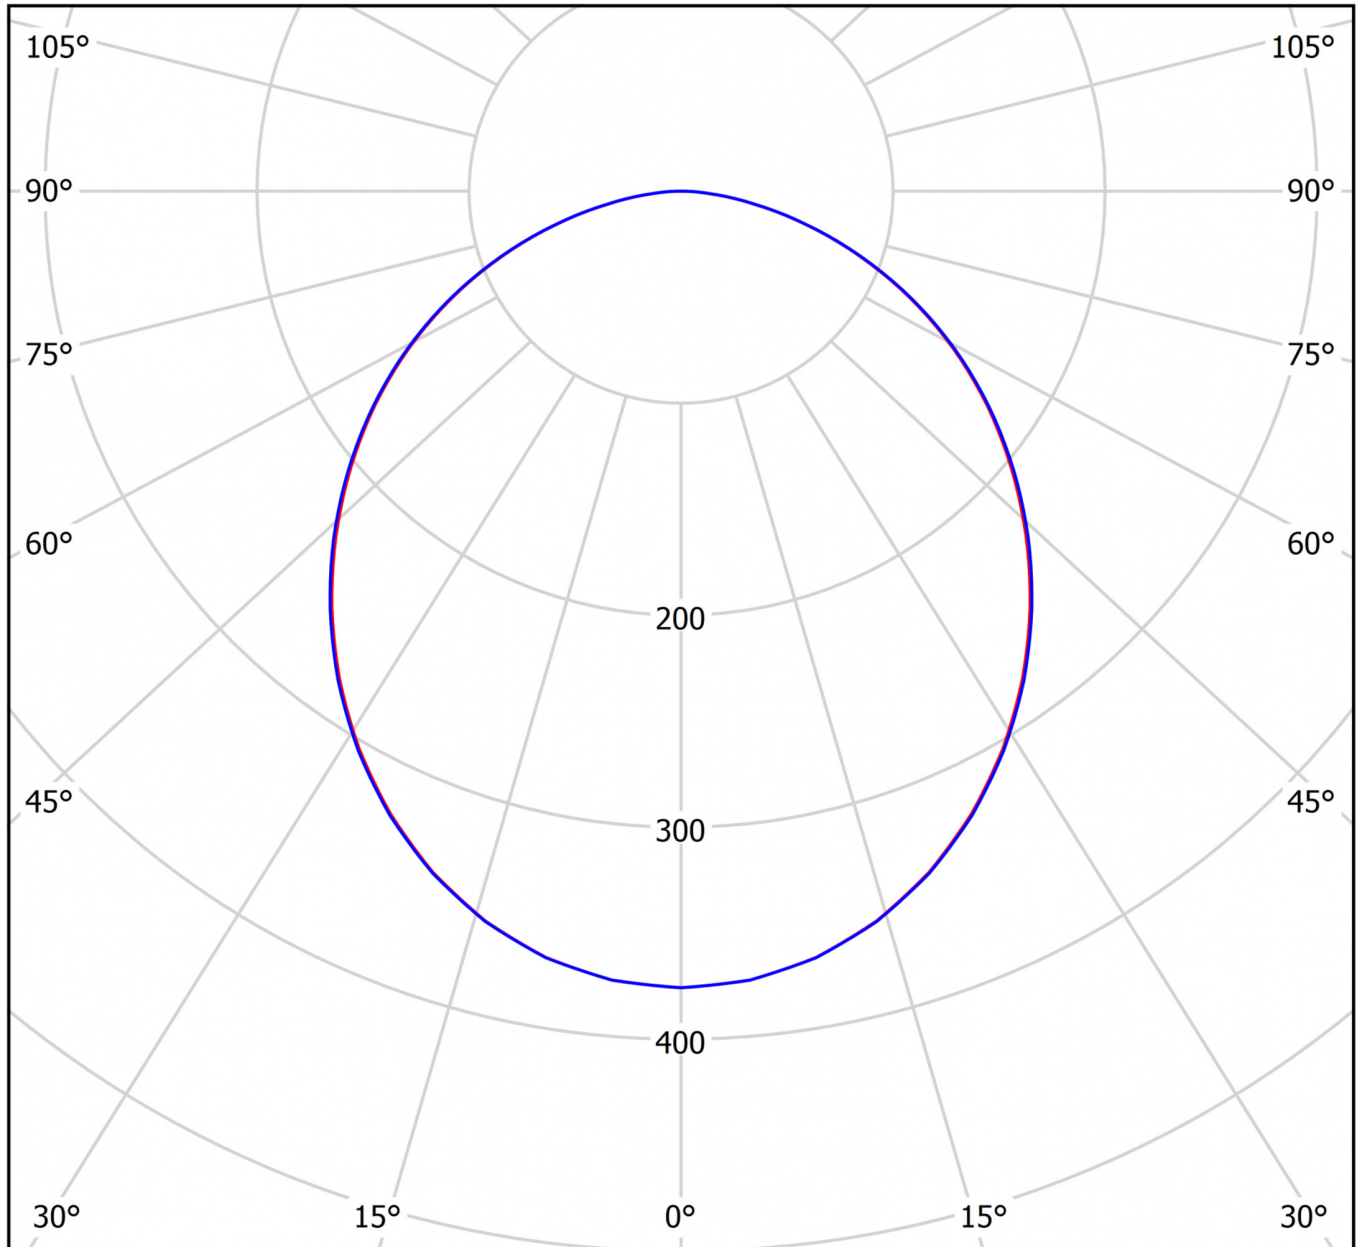

TECHNICAL DATA

Electrical data	
Input Voltage AC	AC 220-240V / 50-60Hz
Power Factor	0.95
System power	72 W
Luminaires on B10A fuse	6 Stk.
Luminaires on B16A fuse	11 Stk.
Luminaires on C10A fuse	10 Stk.
Luminaires on C16A fuse	18 Stk.
DC Ready	Yes
Connection cross section	1.5 mm ²
Electrical version	with internal operating device, switchable
CASAMBI Ready	Yes
Photometrical data	
Light source	LED
Colour temperature	4,000 K
Rated luminous flux	7,100 lm
Luminous efficacy	99 lm/W
Light colour	840
Colour rendering index (CRI)	> 80
Colour tolerance	3
Beam angle	87.6 °
UGR	20.9
Lifetime (h, at 25°C)	50,000 h, L80

Acceptance tests	
Certifications	CE
Protection class	I
Ingress protection (IP) rating	IP 20
Glow wire test	650° C
Ambient temperature	0 to +25 C°
Physical data	
Mounting method	recessed ceiling mounted
Housing material	Aluminium
Housing colour	white
Cover material	PMMA
Height (H)	90 mm
Diameter ø	664 mm
Product weight	9.4 kg
Weight incl. Packaging	9.6 kg
Packaging Length (L)	680 mm
Packaging Width (B)	680 mm
Packaging Height (H)	140 mm

LIGHT DISTRIBUTION

cd/klm

— C0 - C180 — C90 - C270

$\eta = 100\%$