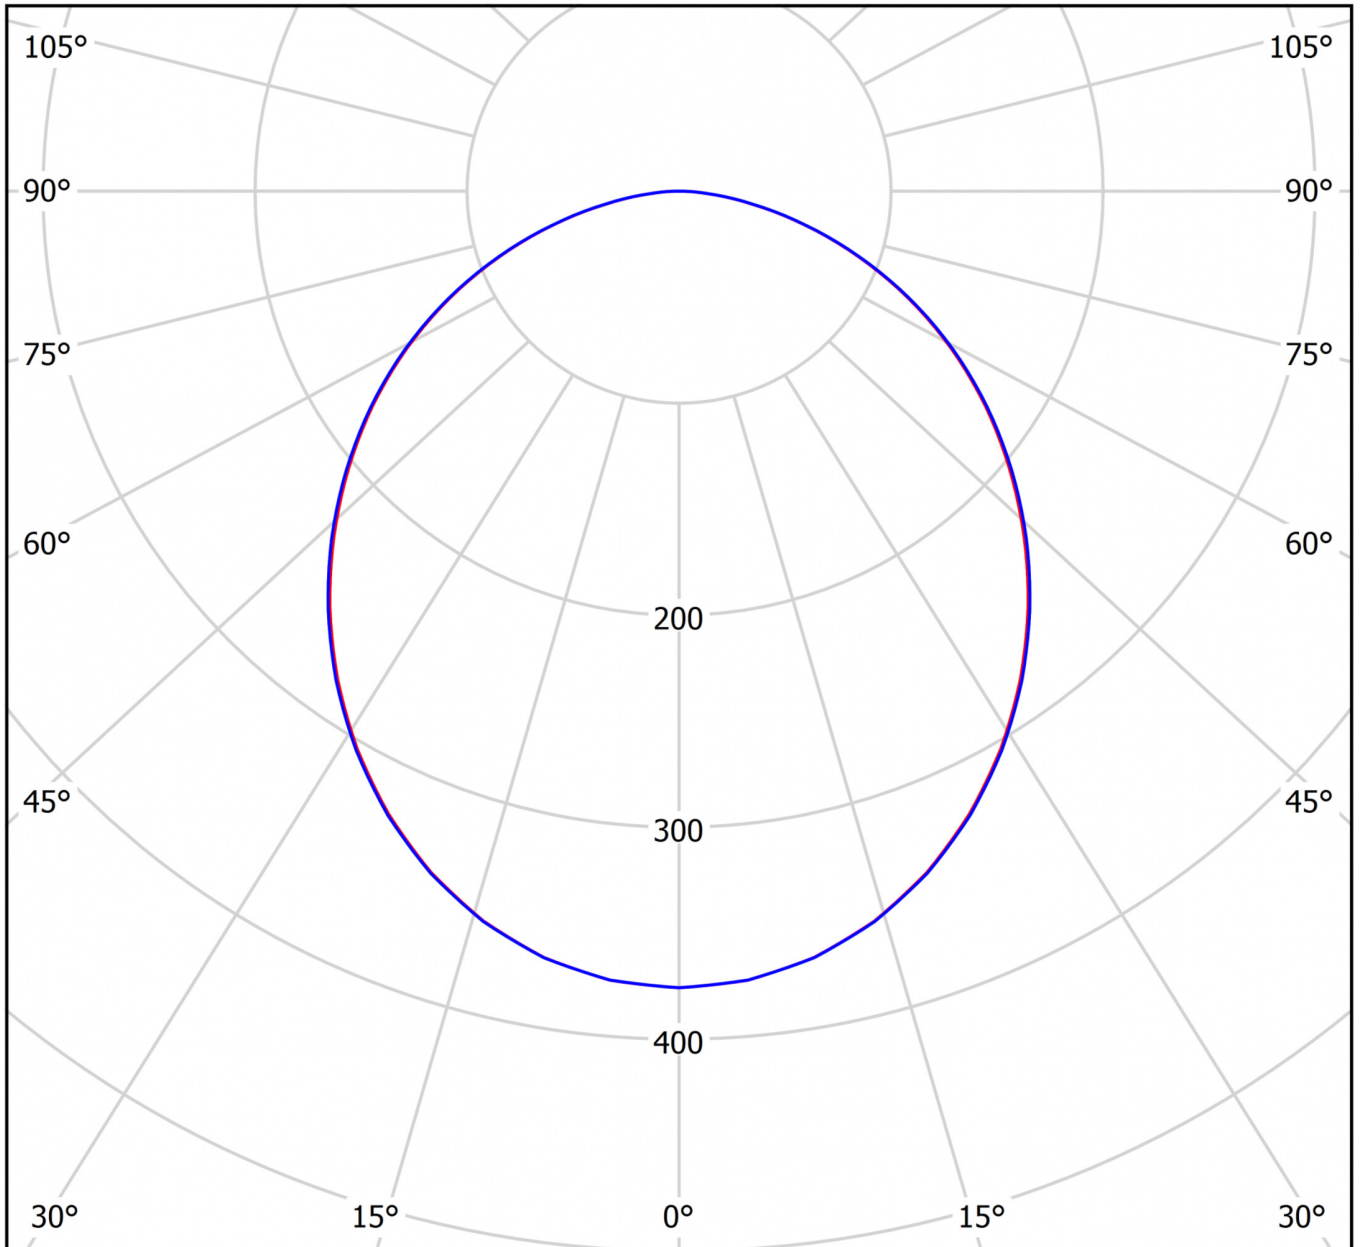

TECHNICAL DATA

Electrical data	
Input Voltage AC	AC 220-240V / 50-60Hz
Power Factor	0.97
System power	33 W
Inrush current	13.6 A
Inrush current duration	304 μ s
Luminaires on B10A fuse	18 Stk.
Luminaires on B16A fuse	28 Stk.
Luminaires on C10A fuse	30 Stk.
Luminaires on C16A fuse	46 Stk.
DC Ready	Yes
Connection cross section	1.5 mm ²
Dimming	DALI
Electrical version	with internal operating device, dimmable
CASAMBI Ready	Yes

Photometrical data	
Light source	LED
Colour temperature	3,000 K
Rated luminous flux	2,850 lm
Luminous efficacy	86 lm/W
Light colour	830
Colour rendering index (CRI)	> 80
Colour tolerance	3
Beam angle	87.6 °
UGR	20.4
Lifetime (h, at 25°C)	50,000 h, L80
Acceptance tests	
Certifications	CE
Protection class	I
Ingress protection (IP) rating	IP 20
Glow wire test	650° C
Ambient temperature	0 to +25 C°
Physical data	
Mounting method	recessed ceiling mounted
Housing material	Aluminium
Housing colour	white
Cover material	PMMA
Height (H)	90 mm
Diameter ø	464 mm
Product weight	4 kg
Weight incl. Packaging	4.2 kg
Packaging Length (L)	480 mm
Packaging Width (B)	480 mm
Packaging Height (H)	140 mm

LIGHT DISTRIBUTION

cd/klm

— C0 - C180

— C90 - C270

$\eta = 100\%$